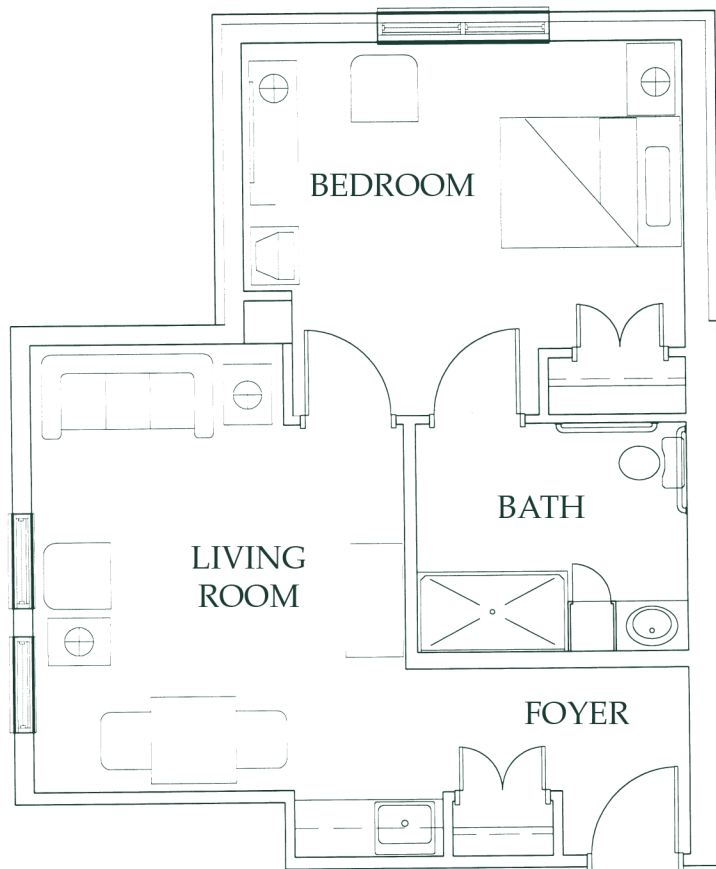

The Violet *One-Bedroom Apartment*

550-585 sq. ft.